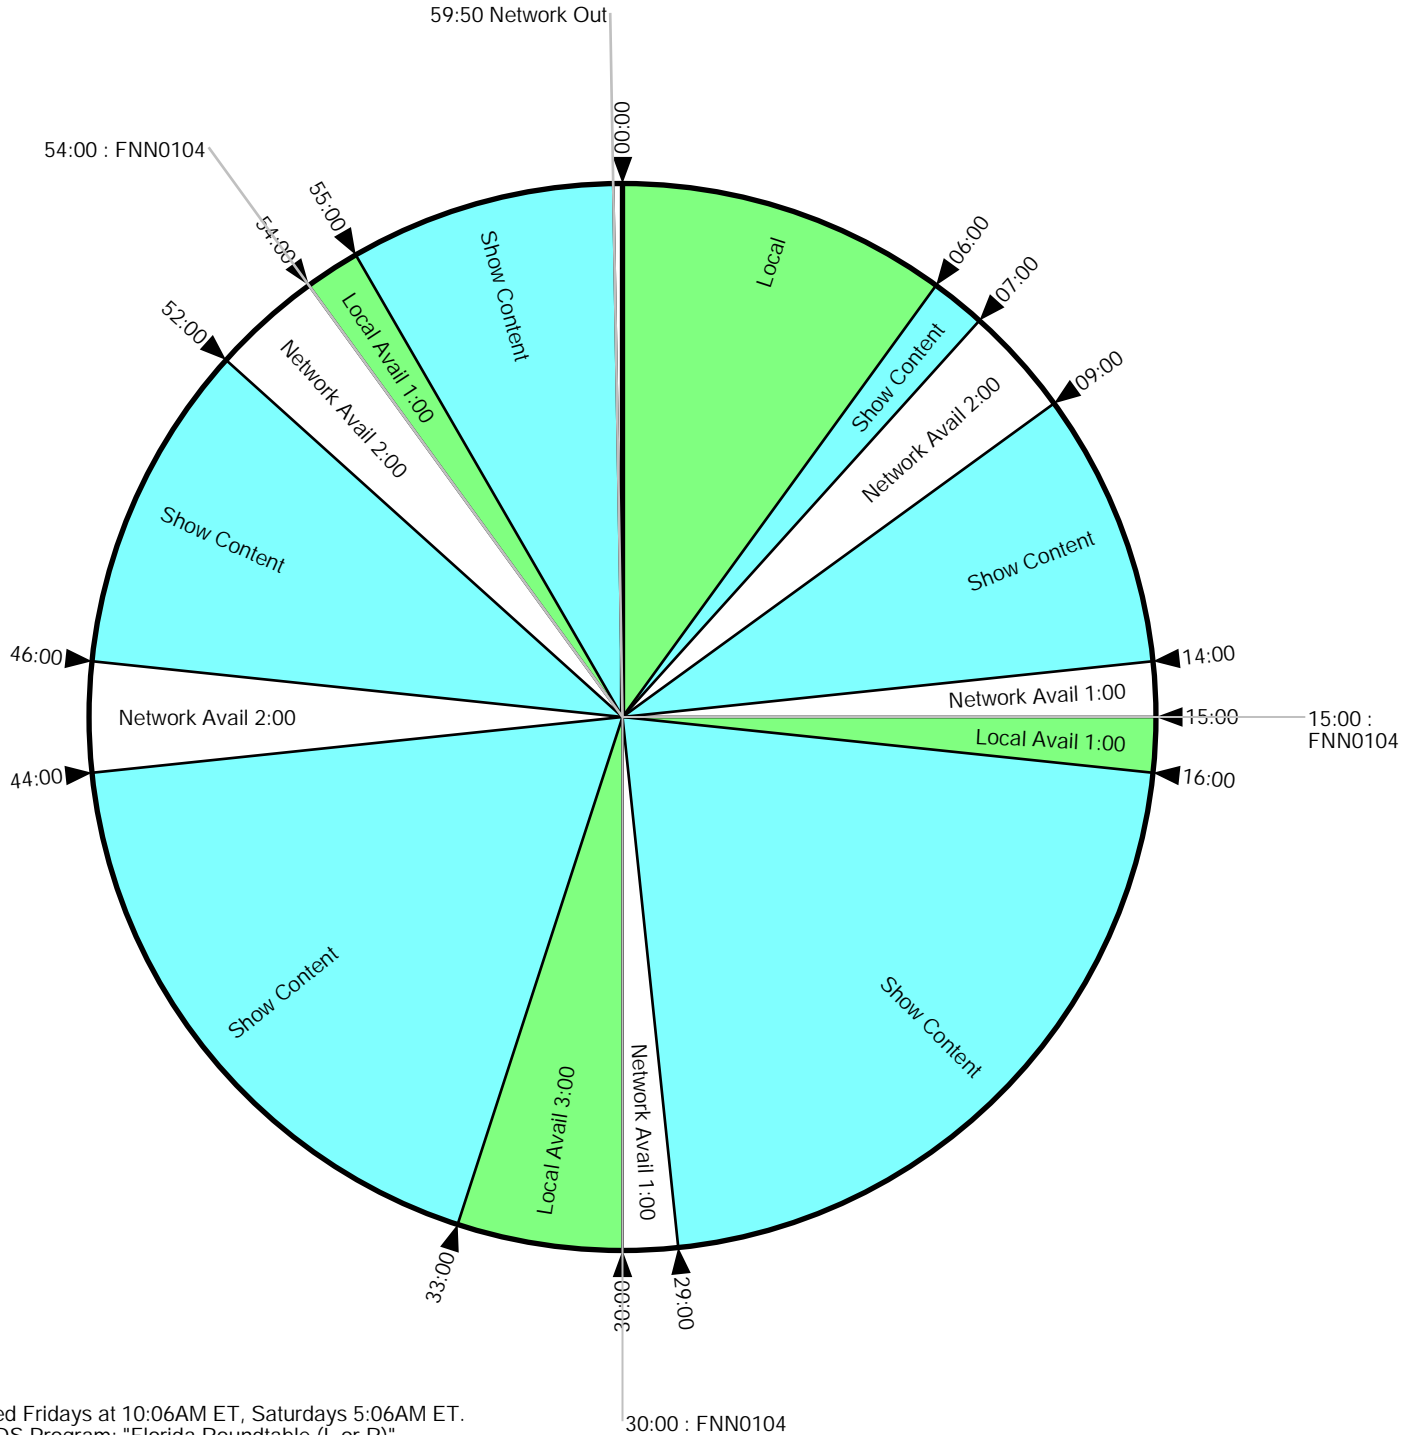

# "The Florida Roundtable"

Fed Fridays at 10:06AM ET, Saturdays 5:06AM ET.  
 XDS Program: "Florida Roundtable (L or R)"  
 Hard breaks at 30:00 and 59:50, All others float.  
 Local Break NetCue: FNN0104  
 Updated 8/2015